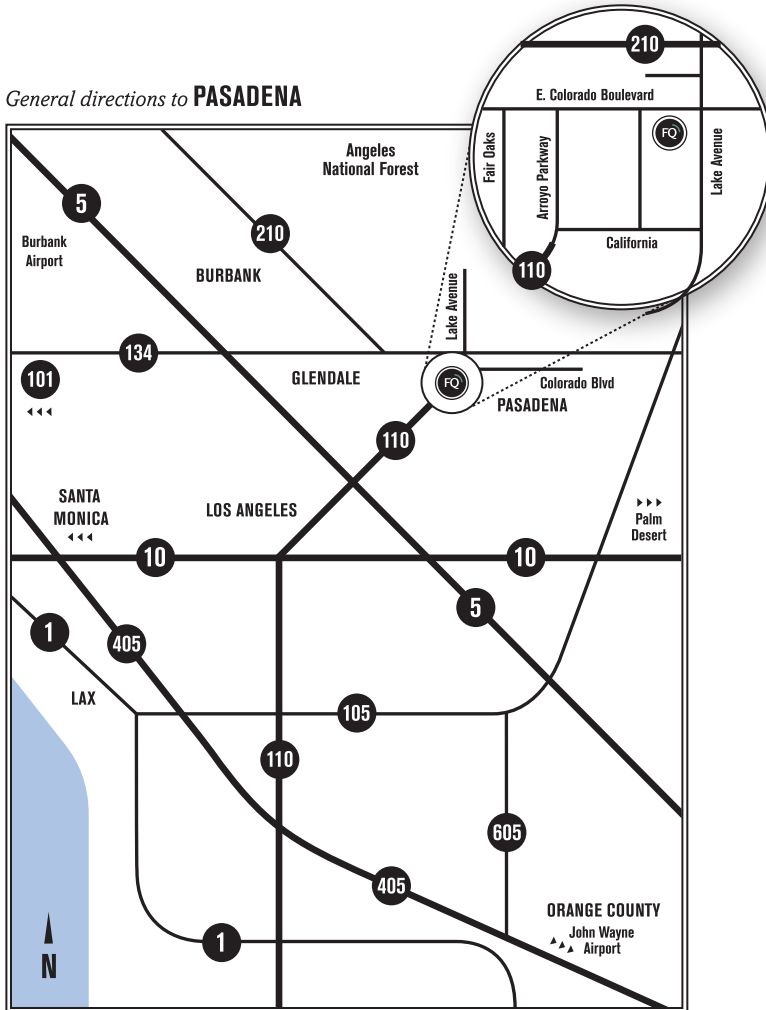

General directions to **PASADENA**

**FROM BURBANK**

Take the 5 (south) to the 134 (east) to the 210 (east) toward Pasadena; take the Lake Ave. exit, and turn right. Follow to Colorado Blvd.; turn right. We are located in the Pasadena Towers building immediately left.

**FROM LAX**

Take the 105 Fwy (east) to the 110 (north) toward Pasadena; once in Pasadena, the 110 becomes Arroyo Parkway. Follow Arroyo Parkway to Colorado Boulevard and turn right onto Colorado. We are located in the Pasadena Towers on the right, just before the Lake Avenue intersection.

**FROM AGOURA HILLS**

Take the 101 Fwy (west) to the 134 (east) to the 210 (east) toward Pasadena; take the Lake Ave. exit, and turn right. Follow to Colorado Blvd.; turn right. We are located in the Pasadena Towers building immediately left.

**FROM DOWNTOWN LOS ANGELES**

Take the 110 Fwy (north) toward Pasadena; once in Pasadena, the 110 ends and becomes Arroyo Parkway. Follow Arroyo Parkway up to Colorado Blvd.; turn right. Go approximately 7 or 8 blocks; the Pasadena Towers buildings will be on the right-hand side (just before the Lake Ave. intersection).